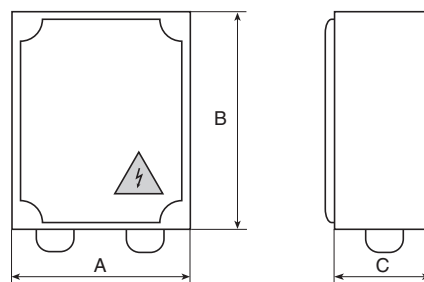

A	B	C
50 W	140	175	115
100 W	140	175	115
200 W	140	175	155
300 W	140	175	155
600 W	200	220	175
900 W	200	220	175

Bezpečnostní transformátor

Security – transformer

cena Kč €

890050	B	Bezpečnostní transformátor 230 V/12 V, 50 W Security – transformer 230 V/12 V, 50 W		2,55	1 550,-	
890100	B	Bezpečnostní transformátor 230 V/12 V, 100 W Security – transformer 230 V/12 V, 100 W		2,82	1 745,-	
890200	B	Bezpečnostní transformátor 230 V/12 V, 200 W Security – transformer 230 V/12 V, 200 W		4,80	2 205,-	
890300	B	Bezpečnostní transformátor 230 V/12 V, 300 W Security – transformer 230 V/12 V, 300 W		5,63	2 380,-	
890600	B	Bezpečnostní transformátor 230 V/12 V, 600 W (2 x 300 W) Security – transformer 230 V/12 V, 600 W (2 x 300 W)		14,1	5 250,-	
890900	B	Bezpečnostní transformátor 230 V/12 V, 900 W (3 x 300 W) Security – transformer 230 V/12 V, 900 W (3 x 300 W)		15,2	6 595,-