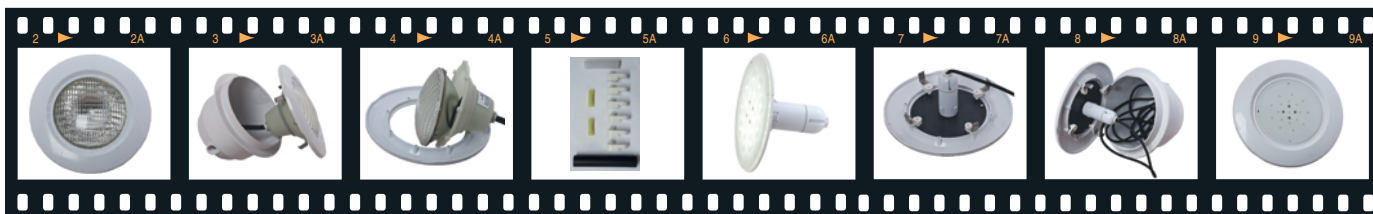

LED světlo Adagio 170 | LED light Adagio 170					KG	cena Kč	€
85WH48	B	LED bílé světlo 48 W, svítivost 3 700 lm, Ø 17 cm, 5 650 K LED white lamp 48 W, luminosity 3 700 lm, Ø 17 cm, 5 650 K				8 105,-	
85RGB60	B	LED barevné RGB světlo 60 W, svítivost 2 400 lm, Ø 17 cm LED colour RGB lamp 60 W, luminosity 2 400 lm, Ø 17 cm				13 092,-	
85170RASS	B	Rámeček světla nerez, Ø 17/25 cm Frame for lamp stainless steel Ø 17/25 cm				1 946,-	
85170RAWH	B	Rámeček světla bílý, Ø 17/25 cm Frame for lamp white Ø 17/25 cm				674,-	
85WTMS	B	Instalační prvek s přírubou pro fólii Installation component with flange for liner				1 023,-