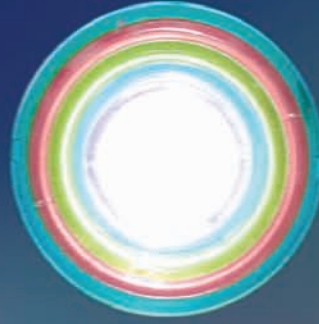

Luminetta

Luminetta Multicolour ...

...the further development of LED-spotlights.
For indoor swimming pools, saunas, whirlpools and gardens.

The **red** dawn- which reflects in the water -
The ice cold blue of clear and refreshing water or **turquoise**,
which reminds of the last vacation. The pool party in **pink**...

1,6 million colours created by just one lamp!

The lighting - technology changes. Lamps which create
1,6 million different colours, a magic of spirits and colours.
Besides the well known LED- lamps for illumination and irradiation
of swimming pools, building etc. the company MTS- Produkte has
now developed a new system for more colours and effects.
- **Luminetta**.

Selection of 4 colour flow options

- Flash 1 Sek. Picture function
- Strobe 5. Sek. Picture function
- Fade quick colour flow
- Smooth slow colour flow

Until 6 m range