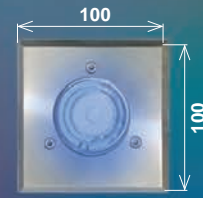

- Indoor swimming pools
- Pond path lighting
- Facade lighting
- Garden lighting
- Path markers, etc.

8814955
8815955
8816955
8817955

8834955
8835955
8836955
8837955

8824955
8825955
8826955
8827955

SB Lu (underwater spotlight)