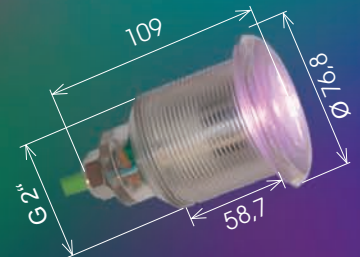

For fountains, gardens and object lighting.

- Fountains
- Garden lighting
- Object lighting etc.

SB 861584
SB 861586

SPL Lu (underwater spotlight)

The underwater spotlight for swimming pools, whirlpools and saunas. Create a completely new atmosphere at your wish.

- Whirlpool lighting
- Sauna and steam baths
- Indoor swimming pool lighting, etc.

860231
860232
860233
860234

Remote control IR

With the Luminetta infra red remote control each spotlight can be controlled separately or all together.

Selection of 4 colour flow options

- Flash 1 Sek. Picture function
- Strobe 5. Sek. Picture function
- Fade quick colour flow
- Smooth slow colour flow

Until 6 m range