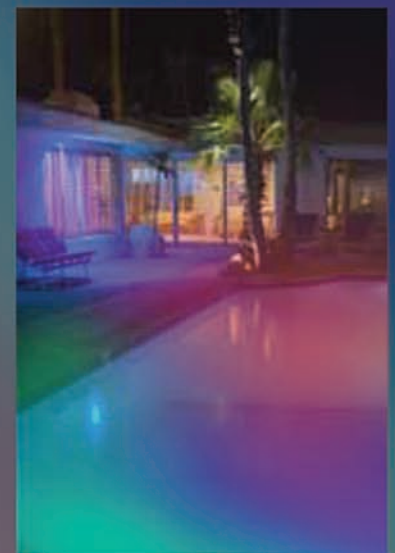

MTS Produkte GmbH
An den Dieken 61
40885 Ratingen
Tel.: 02102 / 33067 -68
Fax: 02102 / 33060
www.mts-produkte.com
info@mts-produkte.de

MTS

PRODUKTE

... in the world's best pools